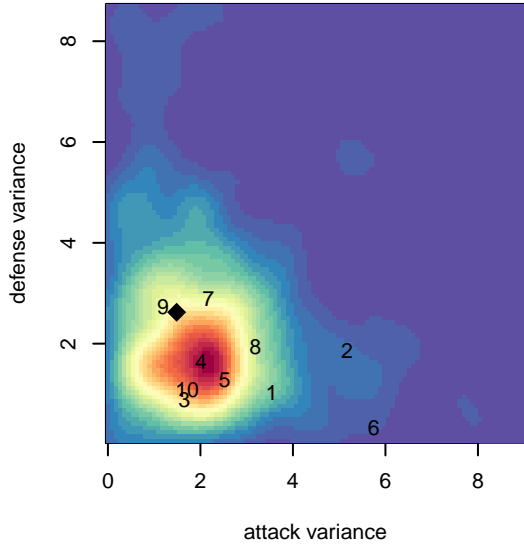

NK Havoc B01

North Kitsap SC
 Poulsbo, WA
 B01 total strength=701
 attack=1.32 defense=0.38
 fall league = PSPL Classic 2 U13
 spr league = Spr NPSL B13D2

alt names used:
 NORTH KITSAP SC NORTH KITSAP HAVOCC
 NK Havoc 01
 NK Havoc 01 FC
 NK Havoc 01
 NK Havoc
 North Kitsap Havoc
 NK HAVOC ()

NK Havoc B01
 Dots are actual minus expected GF (blue circles) and GA (red triangles).
 Blue line is smoothed change in attack strength. Red is smoothed change in defense strength.

**attack and defense variance (black dot)
relative to other teams
and top 10 in region**