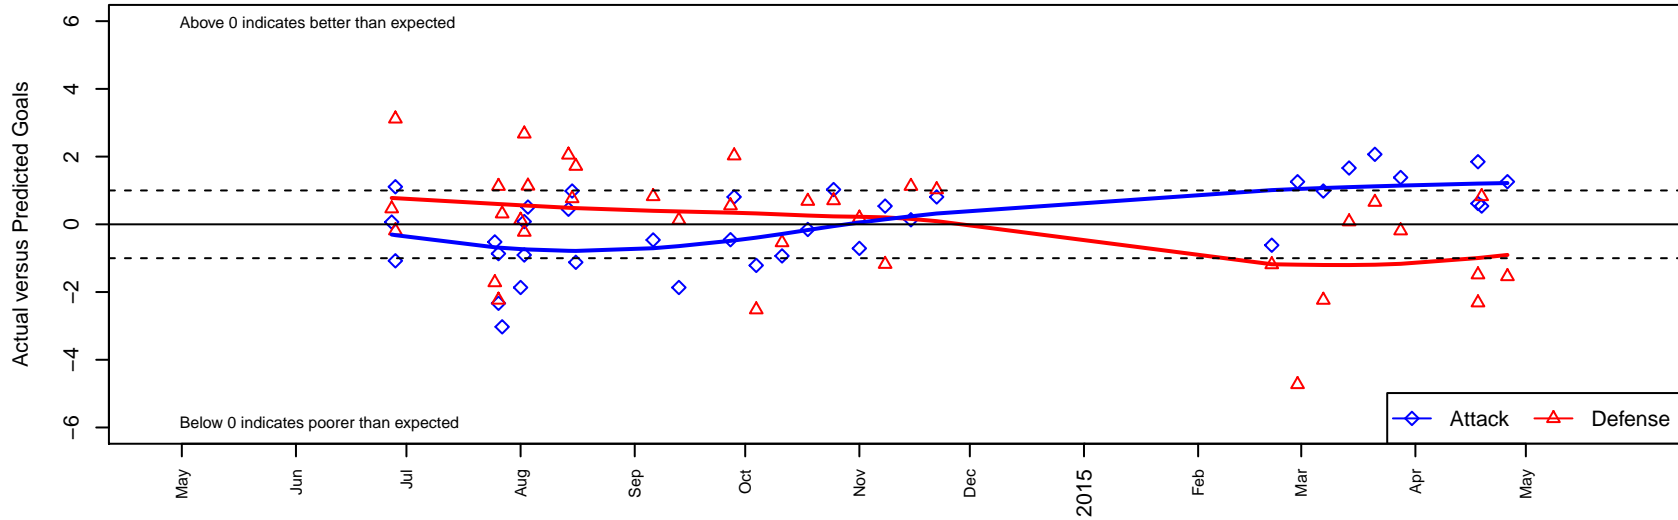

NK Havoc B01

North Kitsap SC
 Poulsbo, WA
 B01 total strength=701
 attack=1.32 defense=0.38
 fall league = PSPL Classic 2 U13
 spr league = Spr NPSL B13D2

alt names used:
 NORTH KITSAP SC NORTH KITSAP HAVOCC
 NK Havoc 01
 NK Havoc 01 FC
 NK Havoc 01
 NK Havoc
 North Kitsap Havoc
 NK HAVOC ()

Venues played:
 2014 RVS Classic BU13
 2014 Crossfire Select Cup BU13
 2014 Dungeness Cup BU13
 2014 Bigfoot Silver U13
 2014 PSPL Classic 2 U13
 2014 Spr NPSL B13D2
 2014 WA Cup BU13 Silver/Bronze U13

NK Havoc B01
 Dots are actual minus expected GF (blue circles) and GA (red triangles).
 Blue line is smoothed change in attack strength. Red is smoothed change in defense strength.

**attack and defense variance (black dot)
relative to other teams
and top 10 in region**