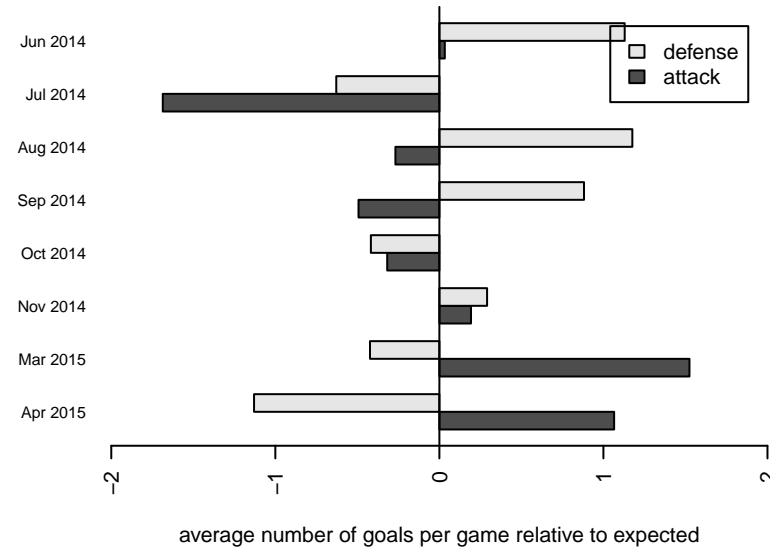

Performance relative to 13 month average