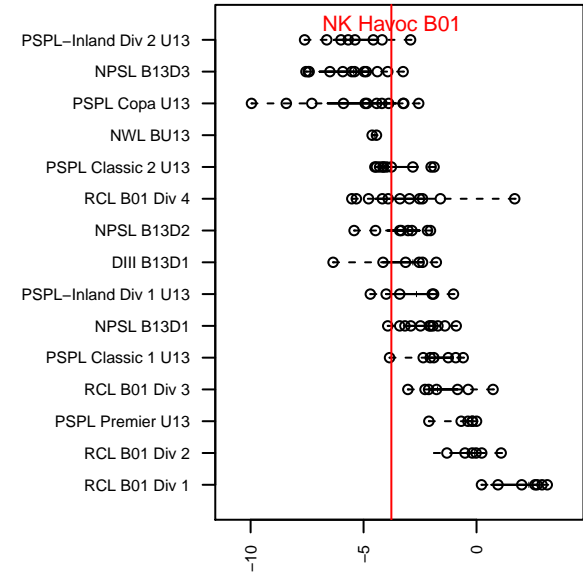

**attack and defense rating
relative to others at age
and all opponents in last 13 months**