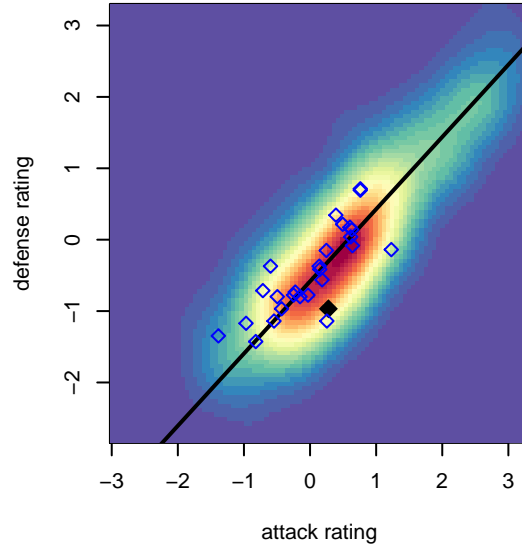

**attack and defense rating
relative to others at age
and all opponents in last 13 months**