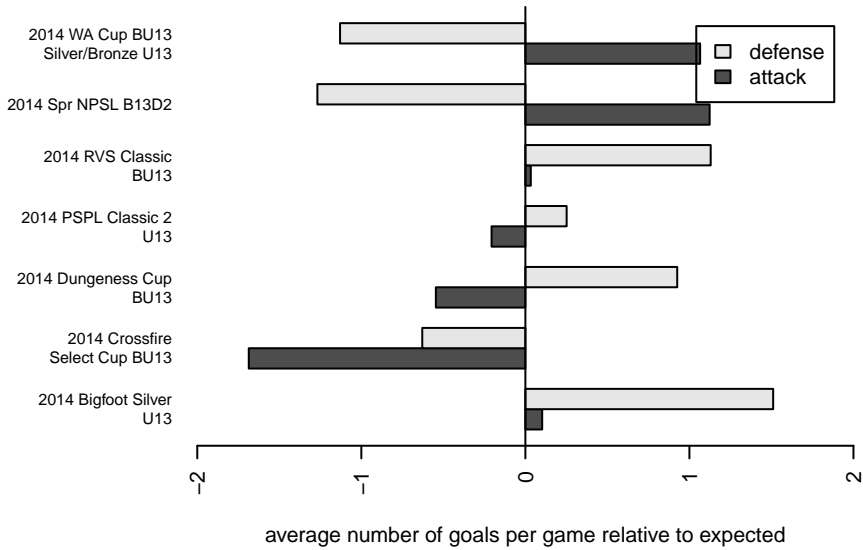

Performance relative to 13 month average